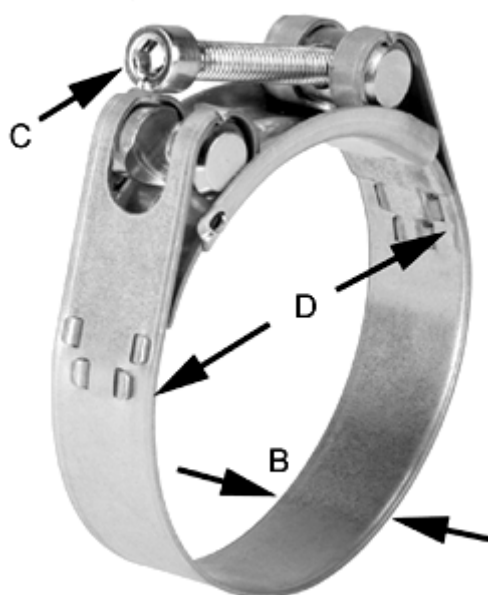

Article number: 025927251108

Description: Heavy Duty Clamp GBS M 108/25 W1 ISK QRC

Measures

C (screw type) = ISK
Diameter D = 104-112
Width B = 25